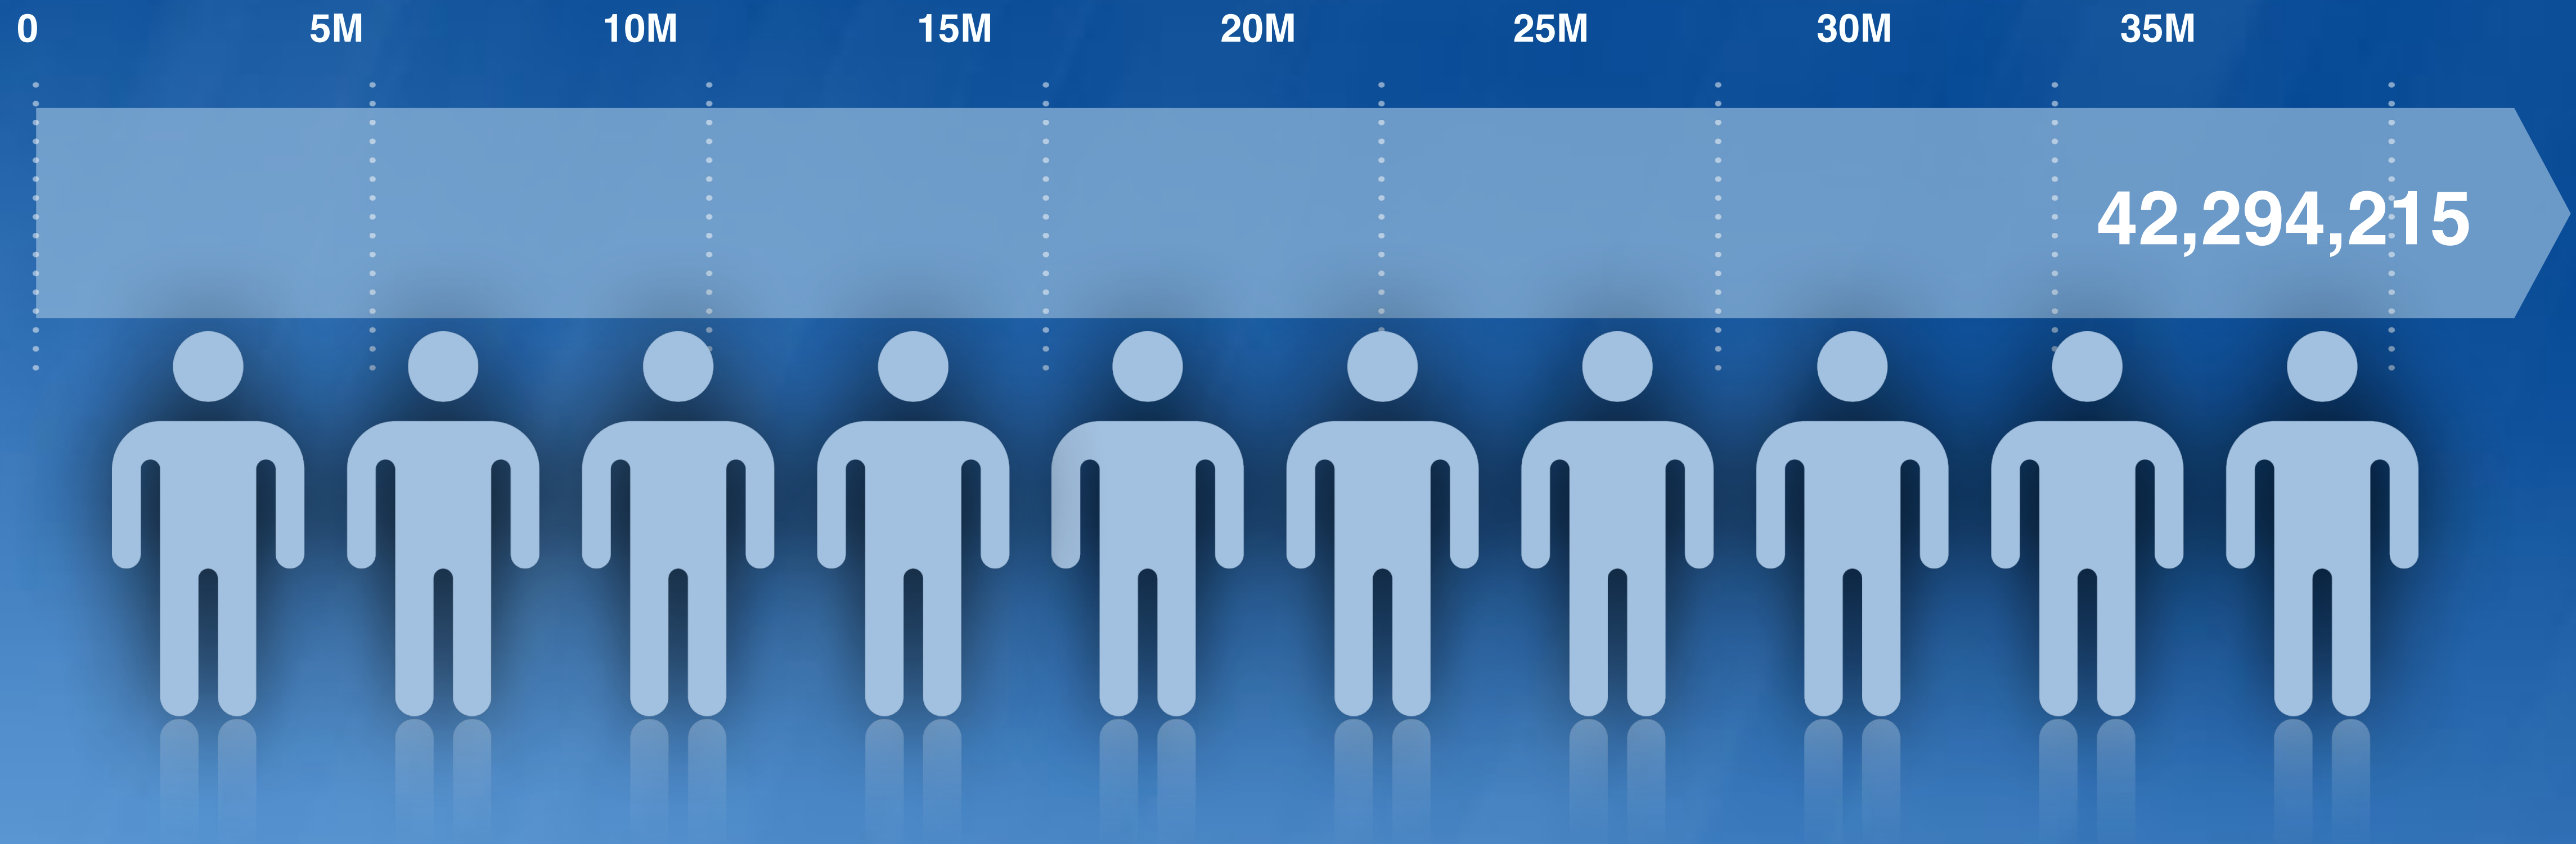

# MID-YEAR MEMBERSHIP

JUNE 30 FIGURES

# CHANGES IN MEMBERSHIP

OVER FIVE YEARS

# TOTAL MEMBERS

SINCE 1965, 42,294,215 PEOPLE HAVE BEEN MEMBERS OF THE SEVENTH-DAY ADVENTIST CHURCH

# MEMBERS WHO LEAVE

SINCE 1965, 42,294,215 PEOPLE HAVE BEEN MEMBERS OF THE SEVENTH-DAY ADVENTIST CHURCH.

OF THOSE, 17,594,544 HAVE CHOSEN TO LEAVE.

OUR NET LOSS RATE IS 42%.

IN EFFECT, 4 OF EVERY 10 CHURCH MEMBERS ARE SLIPPING AWAY.