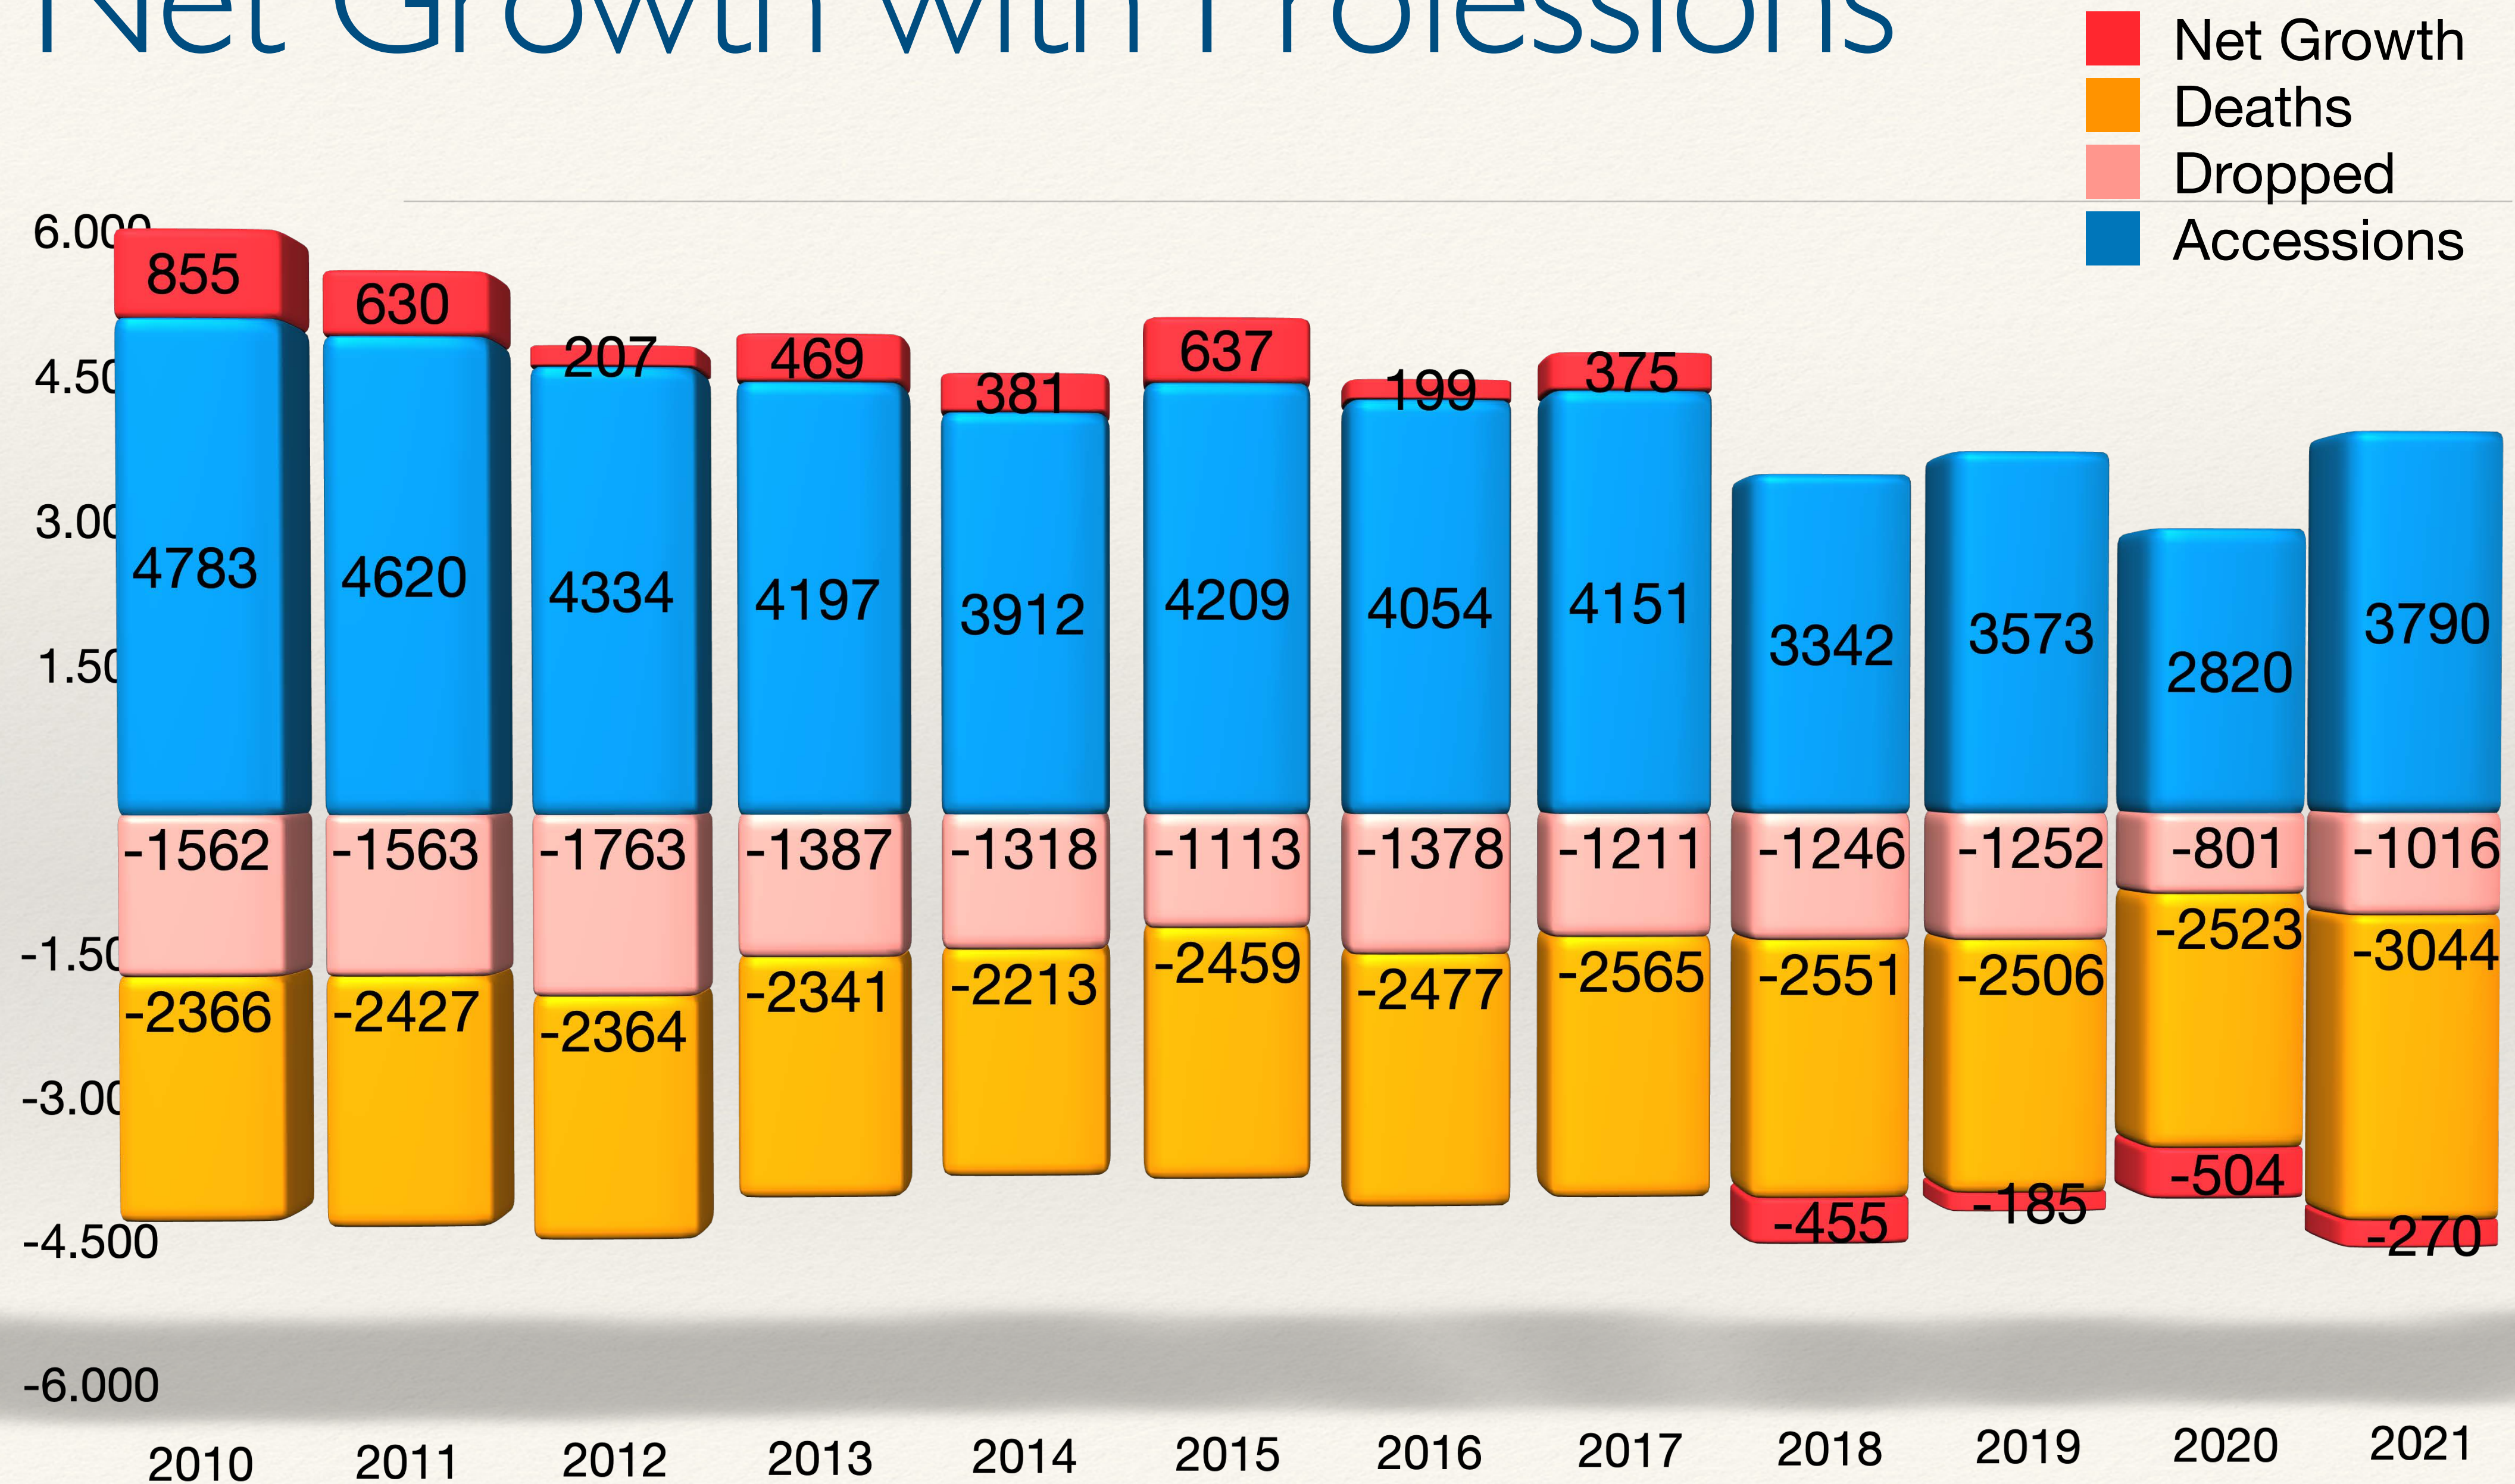

# EUD annual accessions since 2010

# Gains/Losses by Unions in 2021

**Total: -224**

# Net Growth Since 2010

# Net Growth with Professions