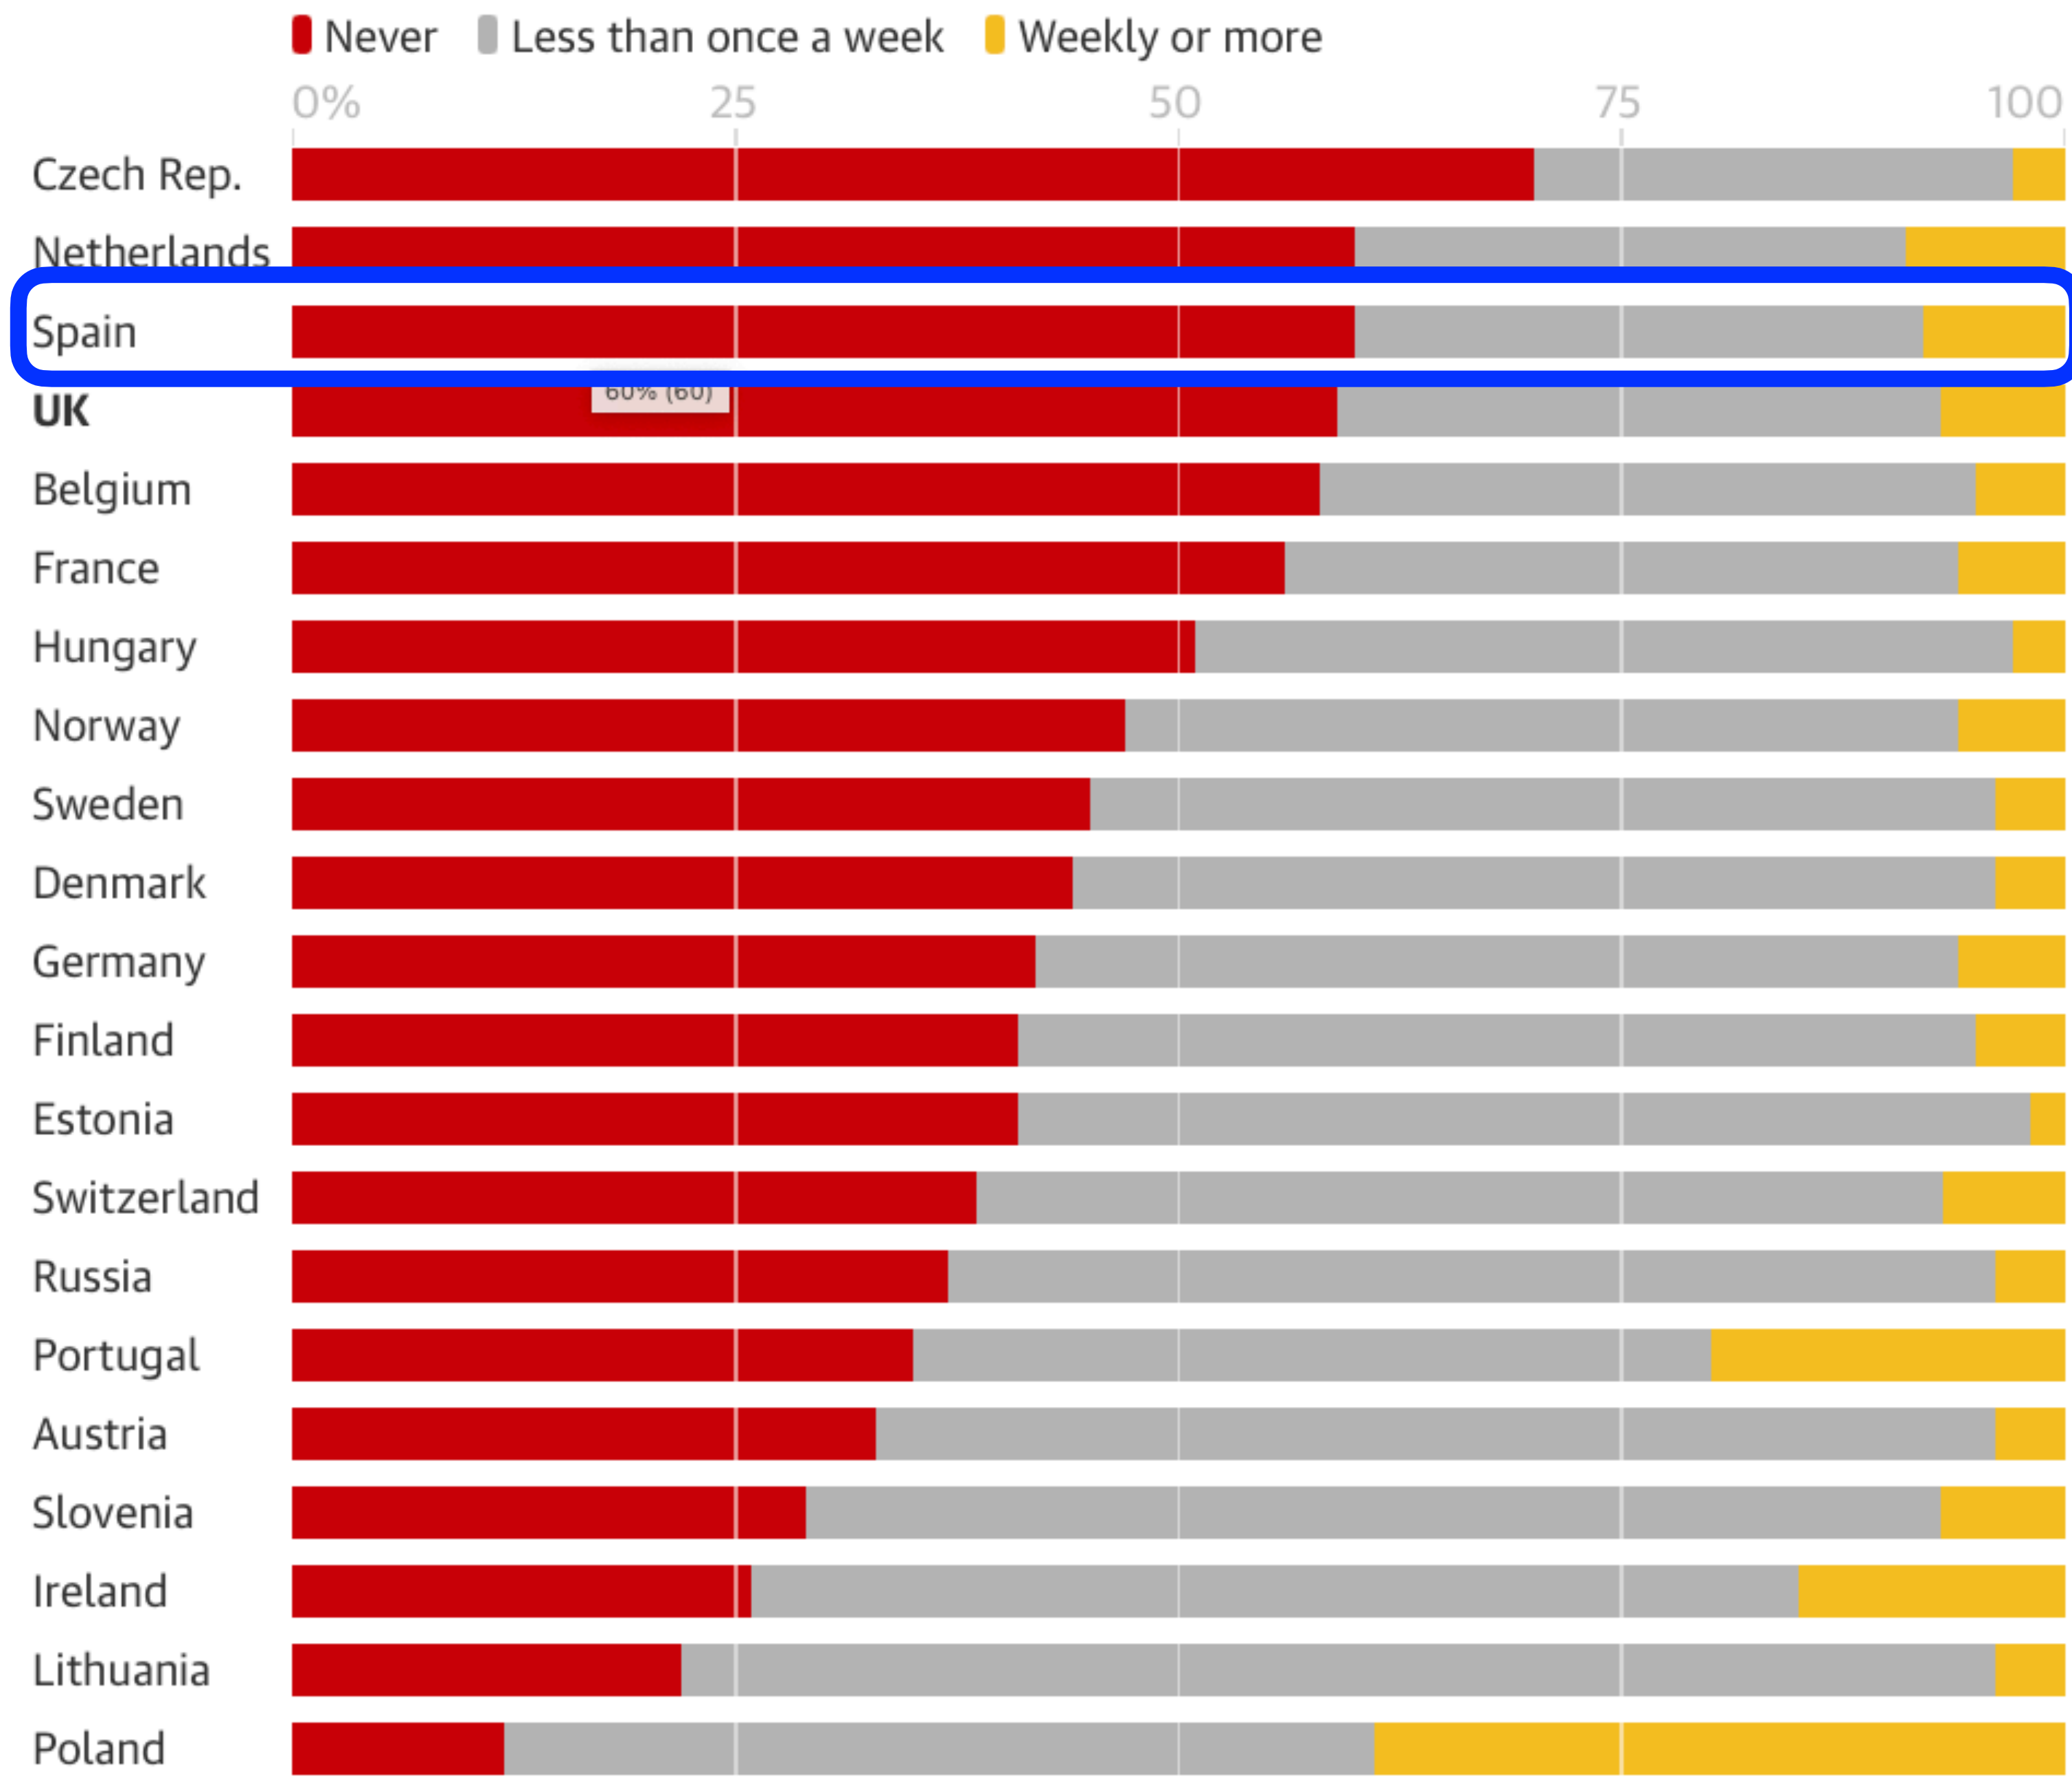

Frequency of Attending Religious Services among European Young People 16 to 29 years old