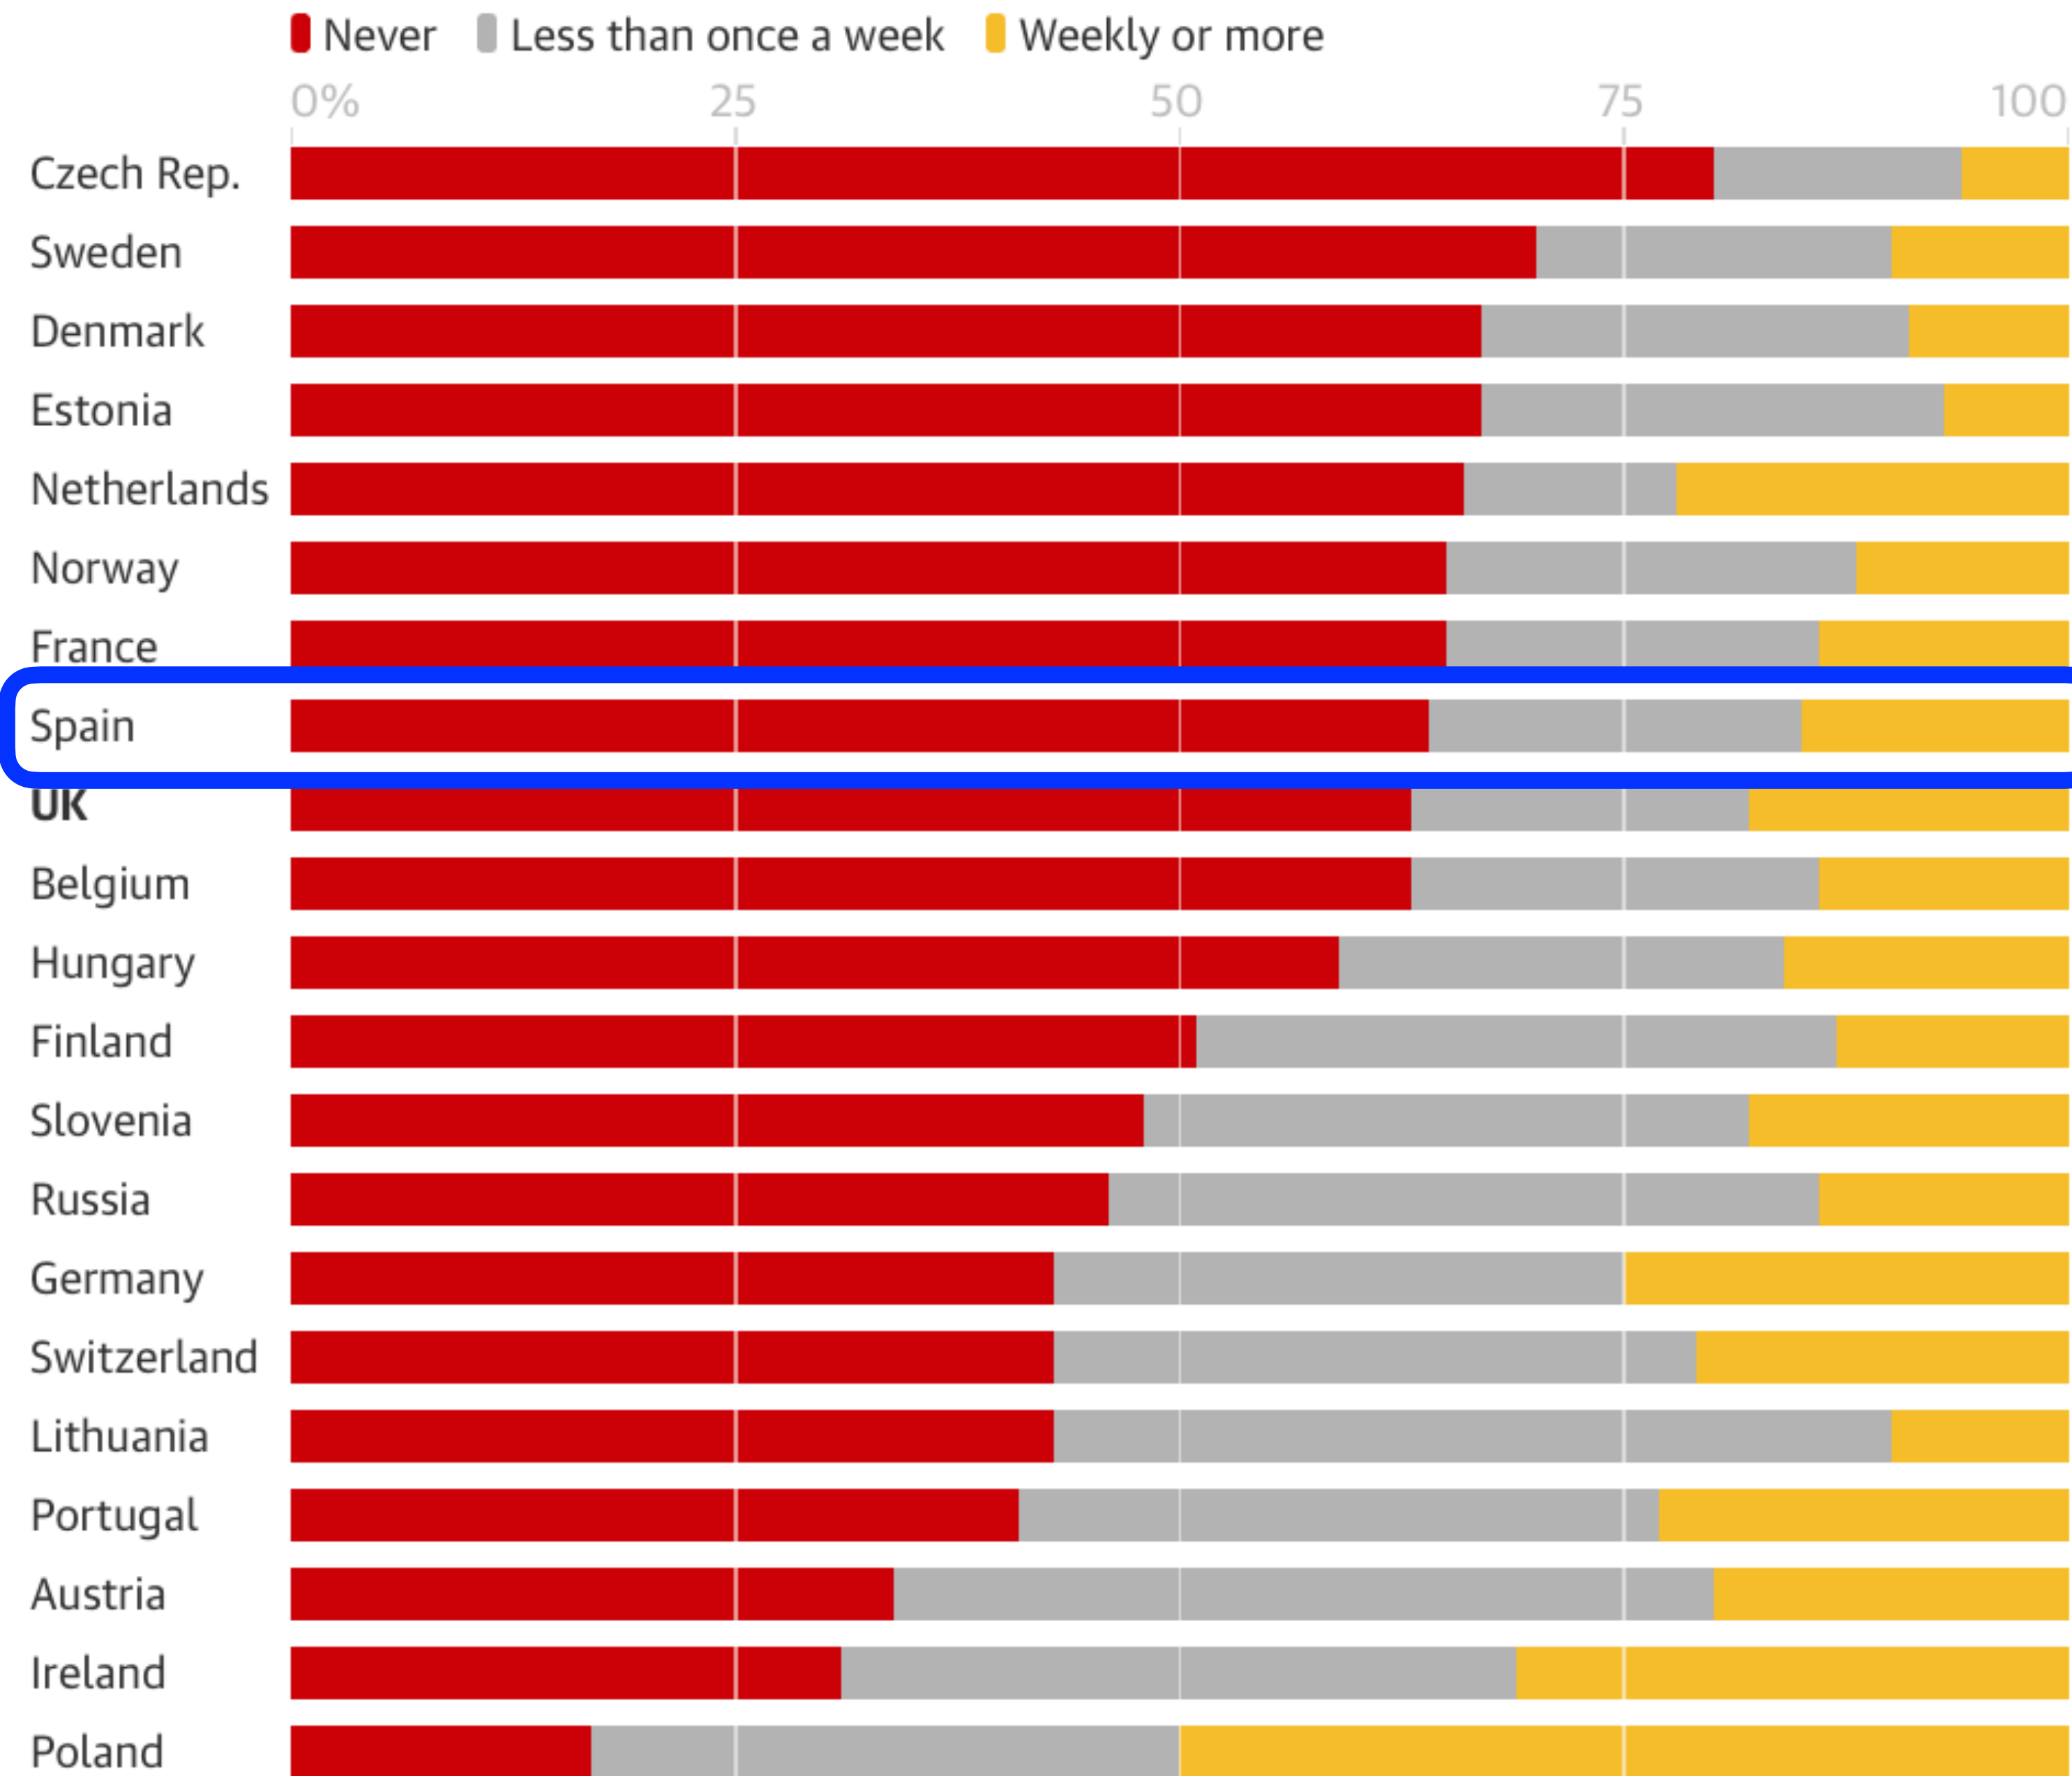

Frequency of Prayer among European Young People 16 to 29 years old