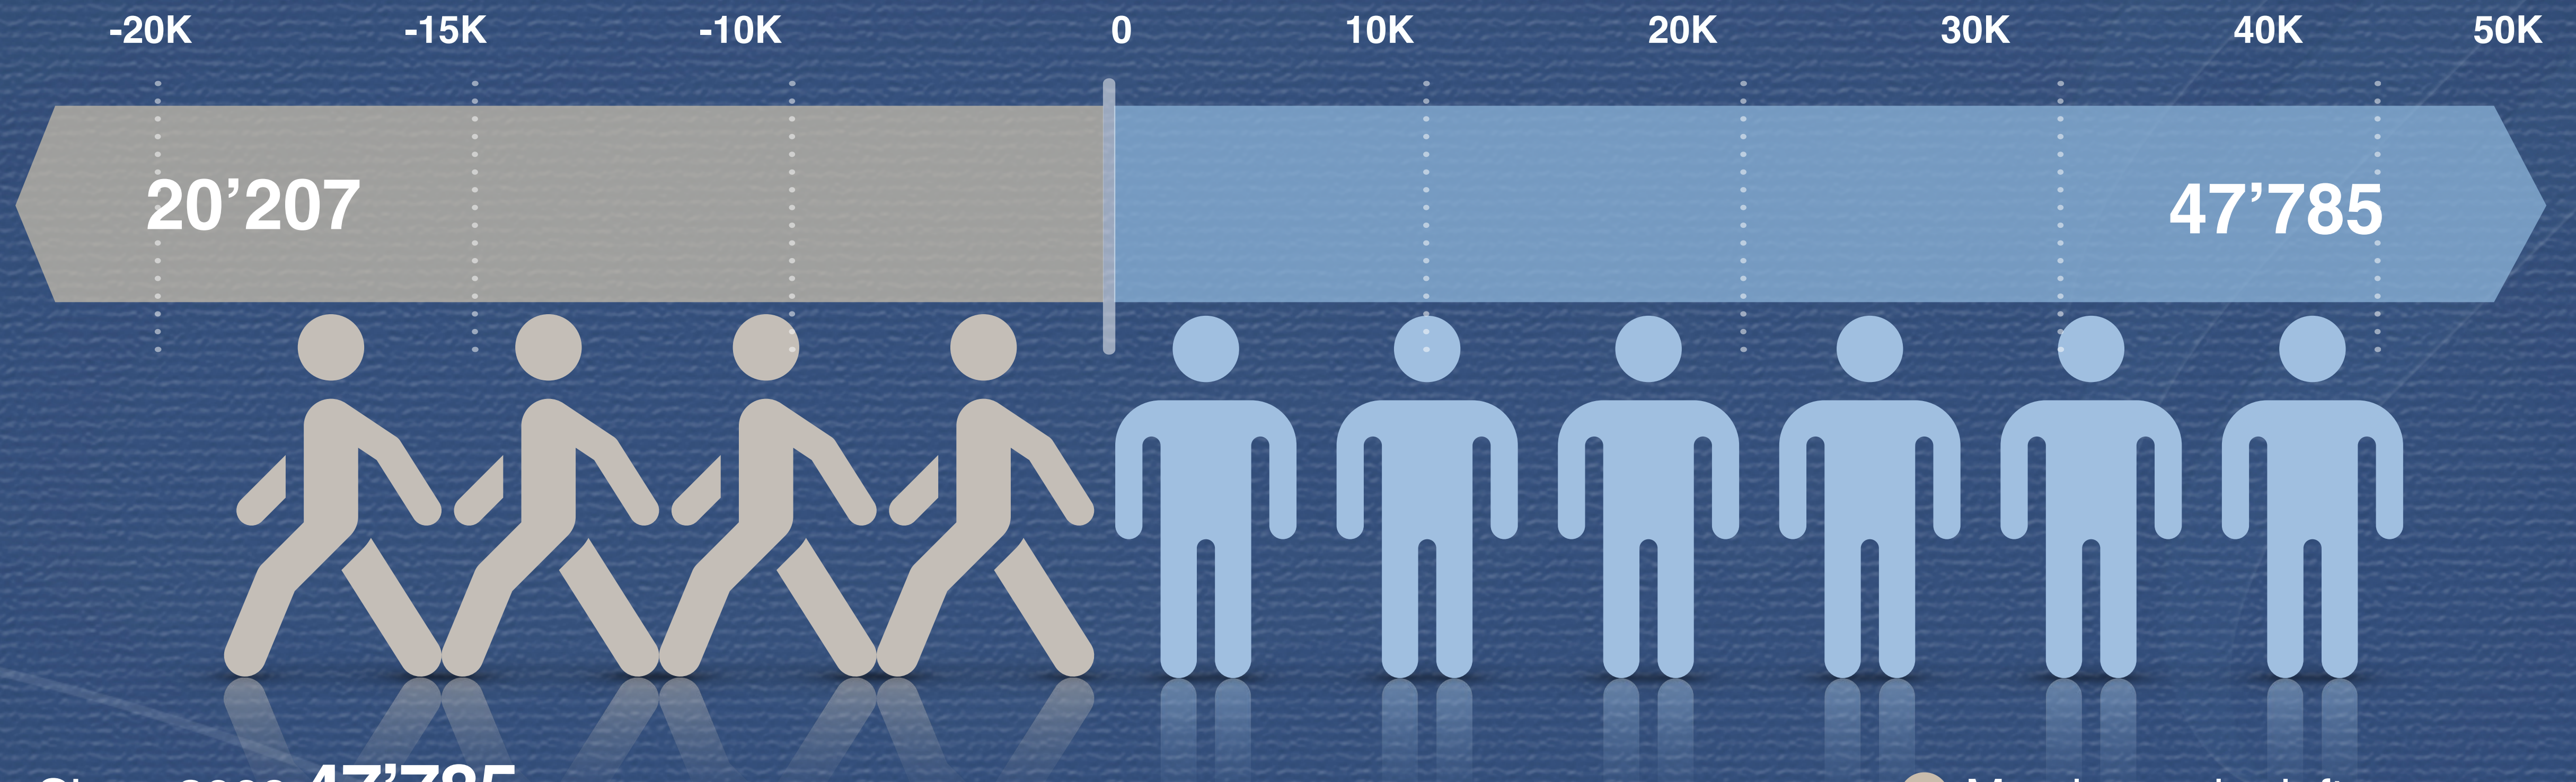

EUD MEMBERS WHO LEFT 2009-2019

Since 2009 **47'785**

new members joined the church

Of those, **20'207** have chosen to leave.

Our net loss rate is 42,28%.

- Members who left
- Members who stayed