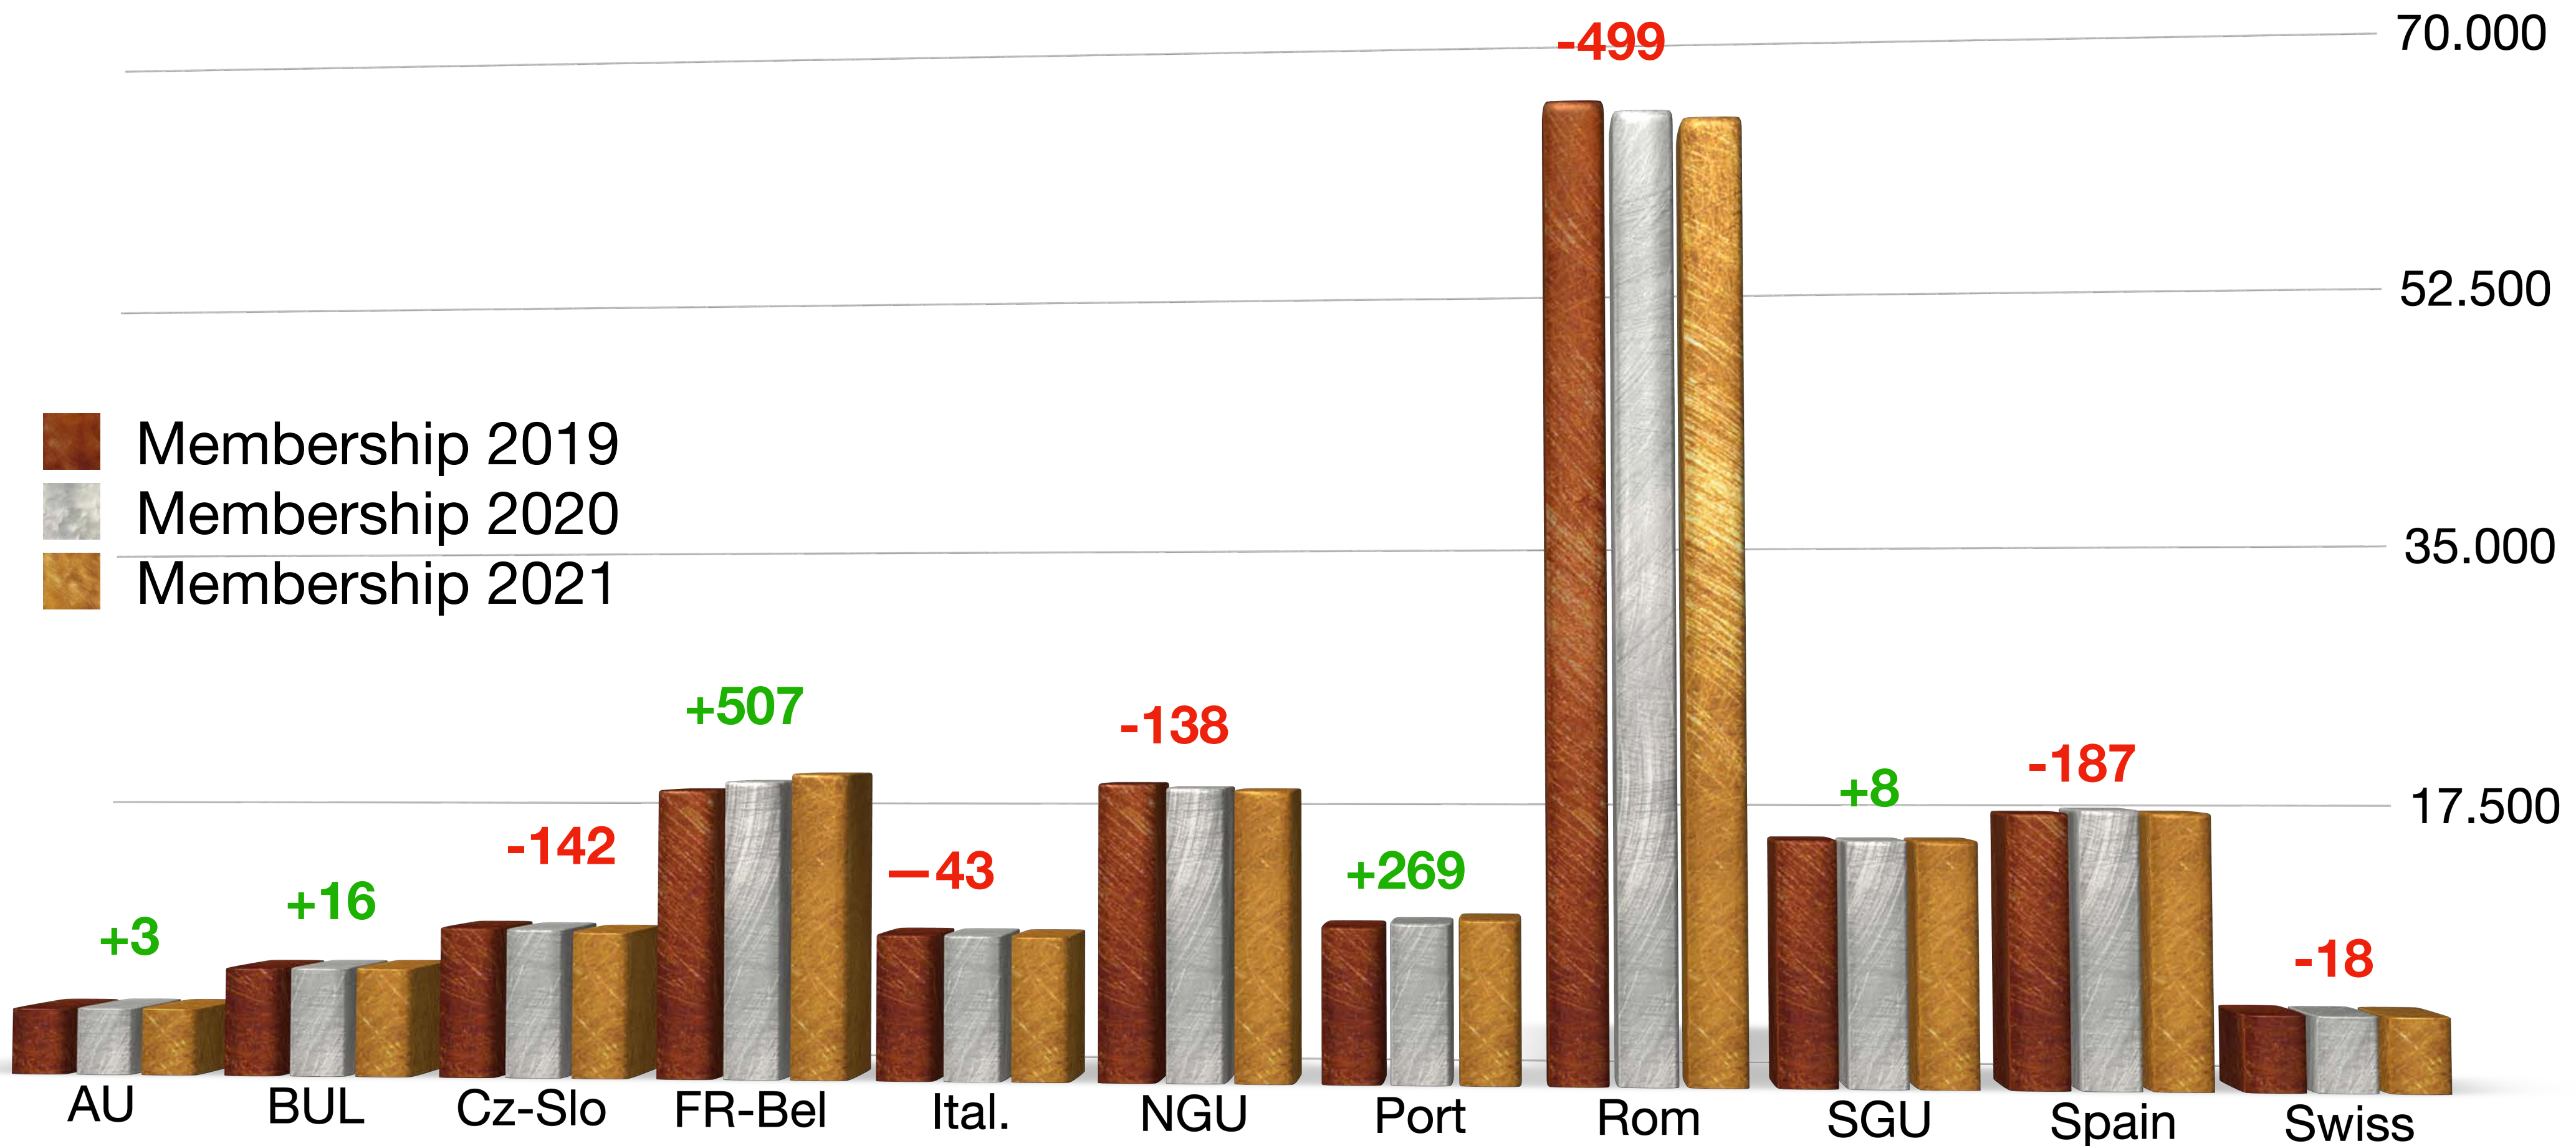

Gains/Losses by Unions in 2021

Total: -224