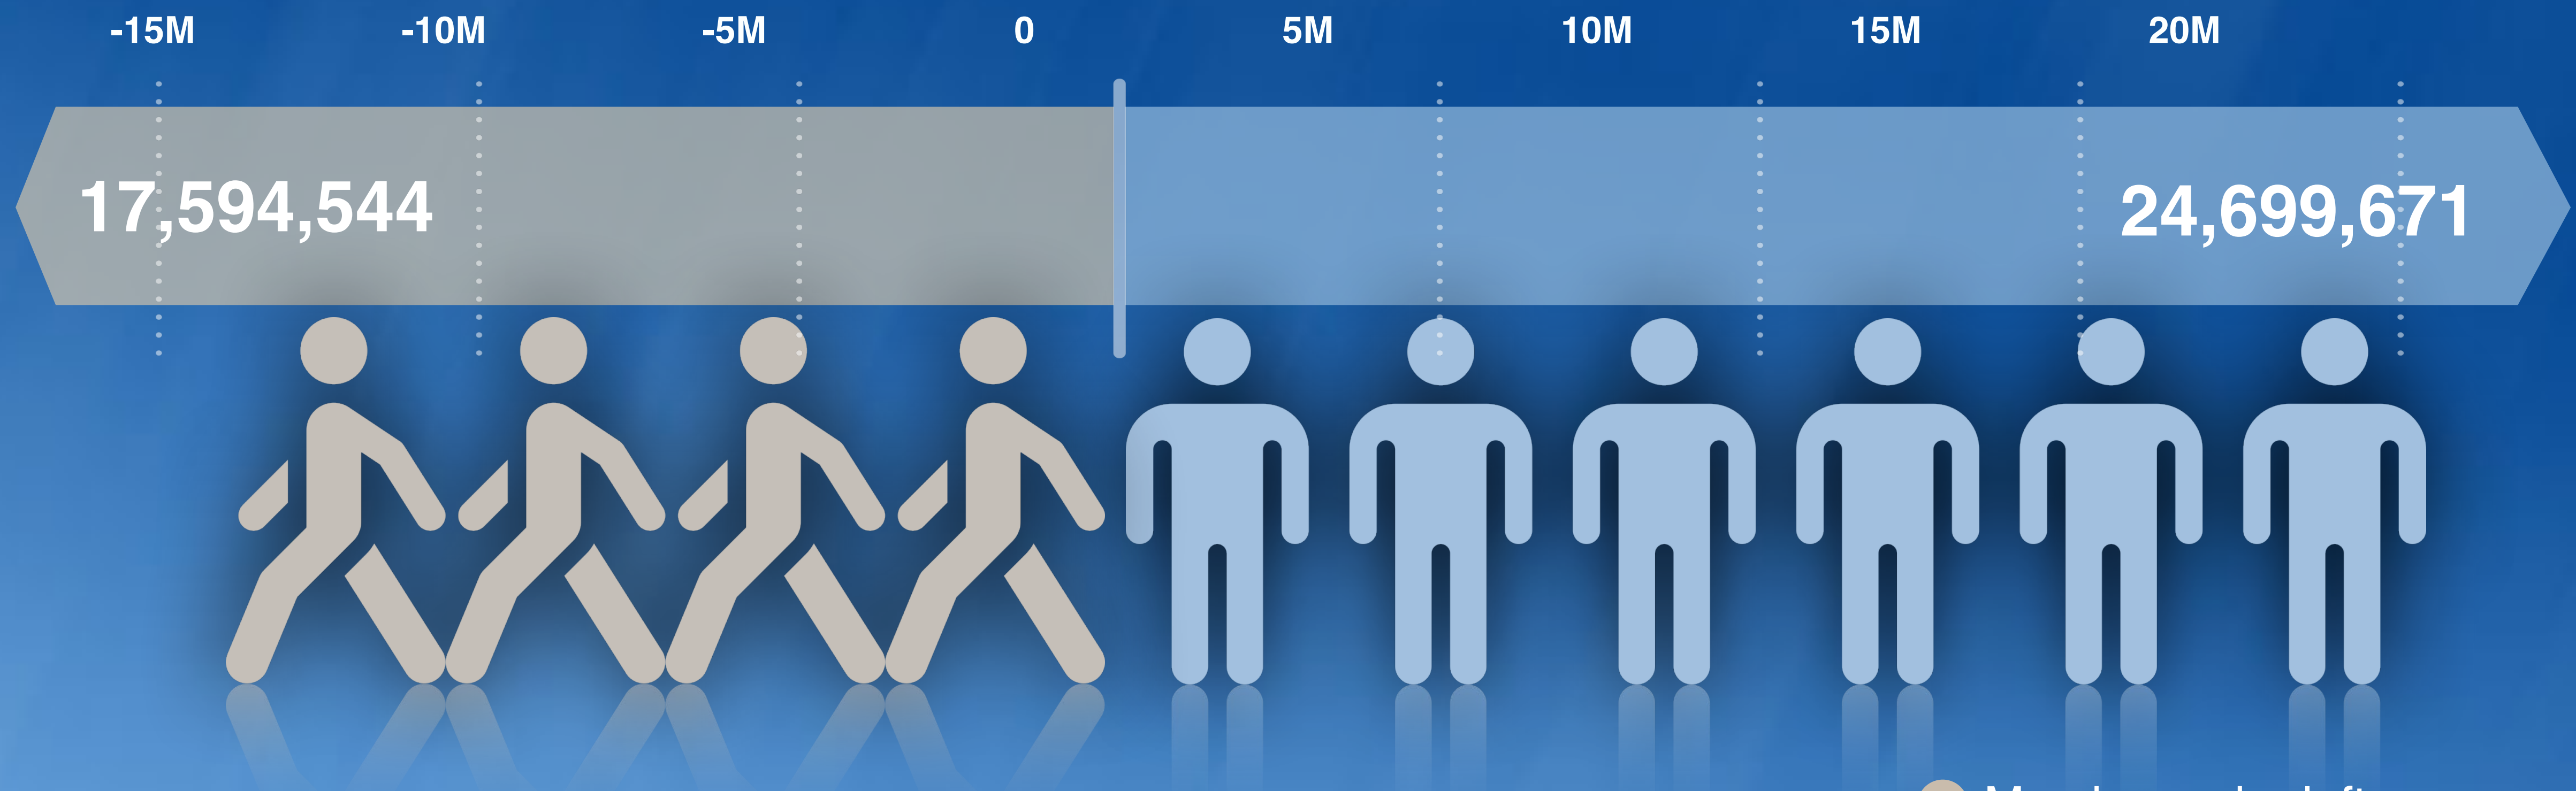

# CHANGES IN MEMBERSHIP

OVER FIVE YEARS

# TOTAL MEMBERS

SINCE 1965, 42,294,215 PEOPLE HAVE BEEN MEMBERS OF THE SEVENTH-DAY ADVENTIST CHURCH

# MEMBERS WHO LEAVE

SINCE 1965, 42,294,215 PEOPLE HAVE BEEN MEMBERS OF THE SEVENTH-DAY ADVENTIST CHURCH.

OF THOSE, 17,594,544 HAVE CHOSEN TO LEAVE.

OUR NET LOSS RATE IS 42%.

IN EFFECT, 4 OF EVERY 10 CHURCH MEMBERS ARE SLIPPING AWAY.