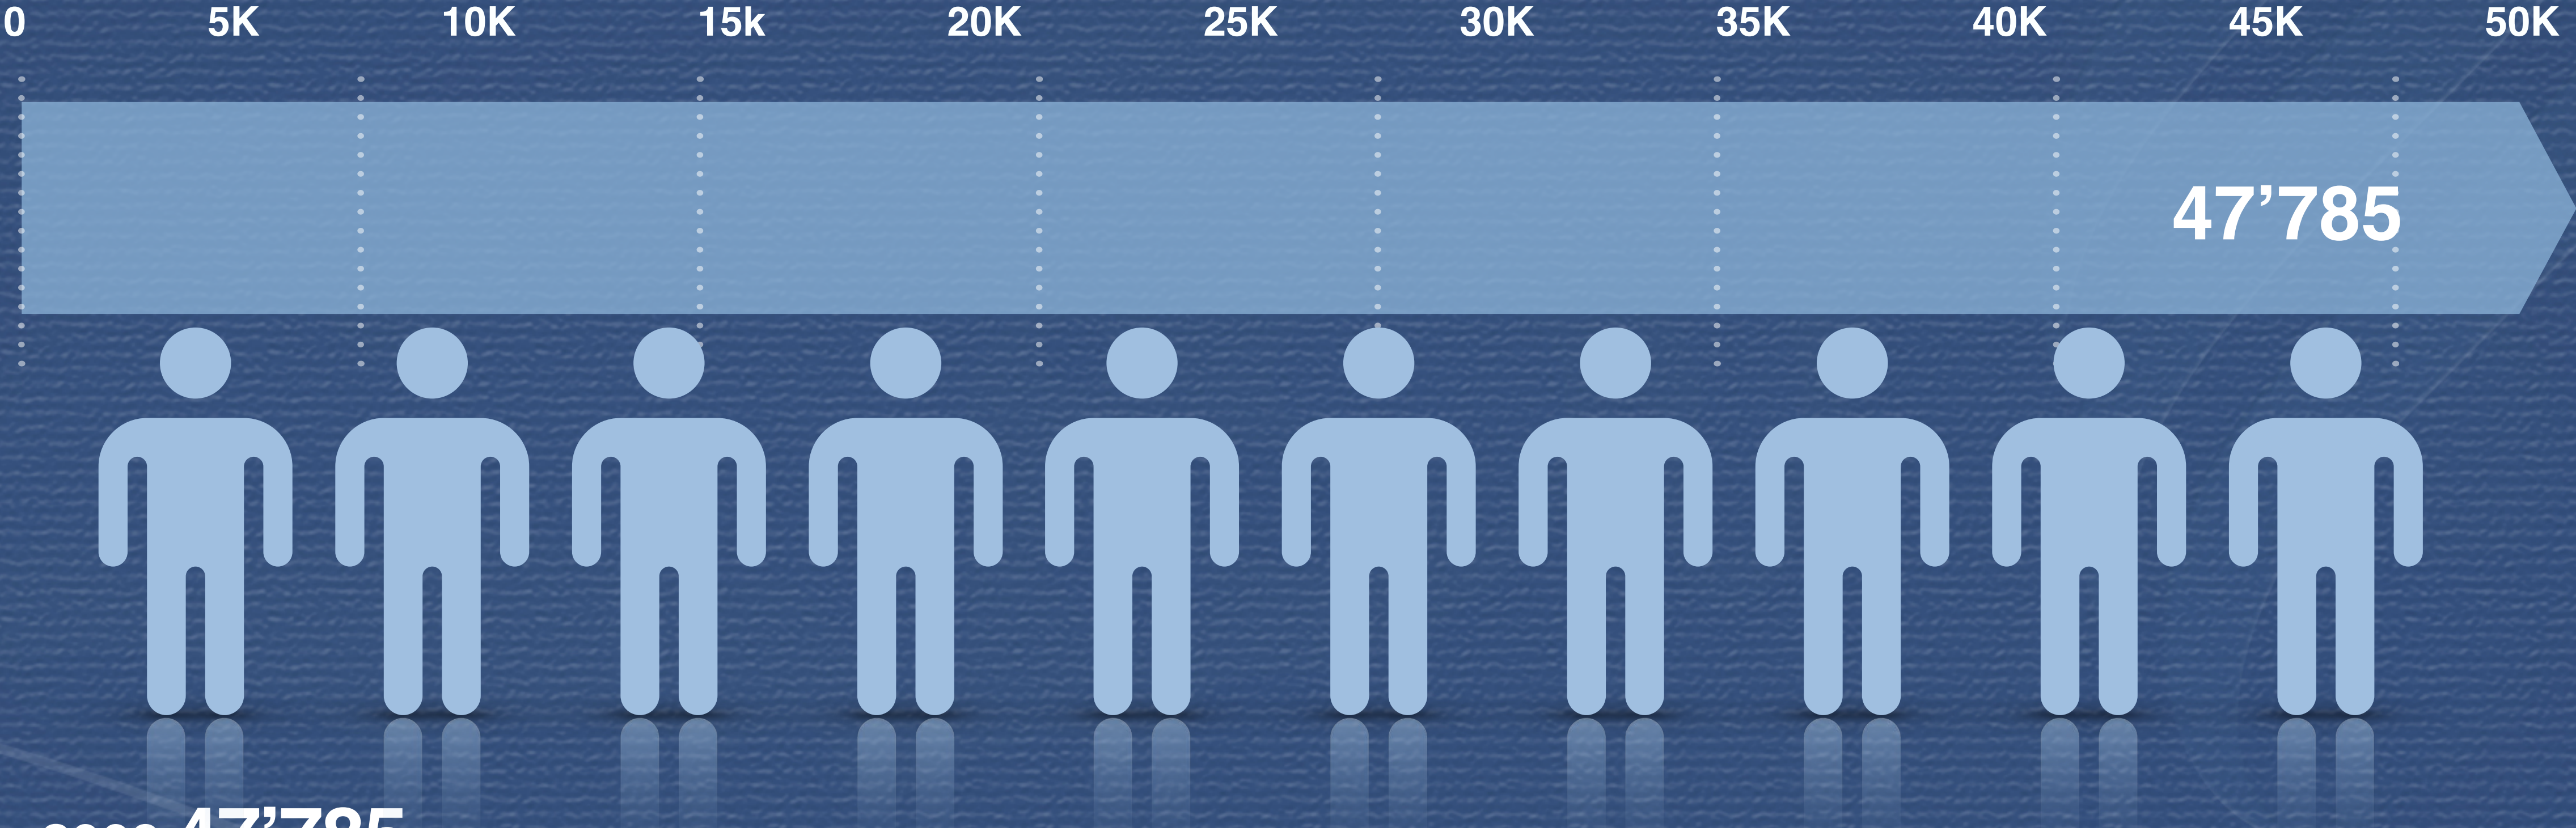

# Membership by Unions

**Total: 178,566**

- AU
- Cz-Slo
- Ital.
- Port
- SGU
- Swiss
- BUL
- FR-Bel
- NGU
- Rom
- Spain

# Net Growth Since 2010

# Net Growth with Professions

# NEW MEMBERS EUD 2010-2021

Since 2009 **47'785**  
new members joined the church